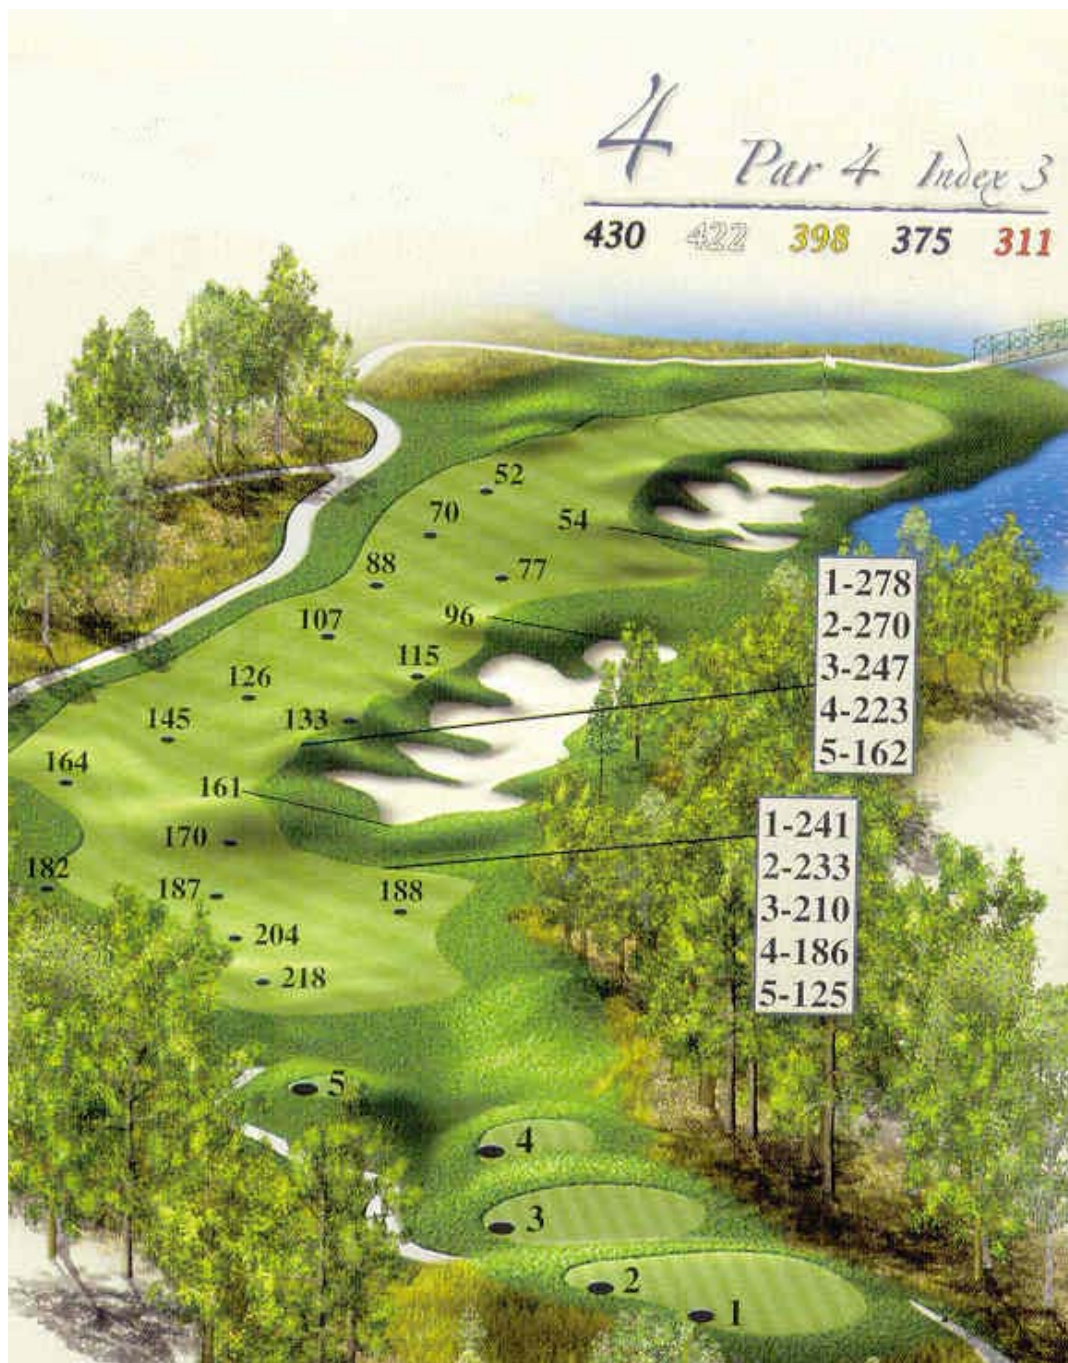

COURSE MANAGEMENT

Here you have the “Lay Out” of two excellent Golf Holes. Number 4 (Par 4) and number 6 (Par 5) at Terre Blanche Golf Club, France.

How would you play these holes?

There are many ways. With good Management skill and knowledge about your own game it will work out fine.

6 Par 5 Index 5

515 512 492 475 422

- 1-271
- 2-268
- 3-248
- 4-231
- 5-178

- 1-232
- 2-229
- 3-209
- 4-192
- 5-138

- 1-276
- 2-273
- 3-253
- 4-235
- 5-187

- 1-229
- 2-226
- 3-206
- 4-189
- 5-137

From	to A	to B	to C
276	172	156	249
267	161	152	238
266	166	144	243
258	153	138	231
246	145	125	222

Green Depth 27m